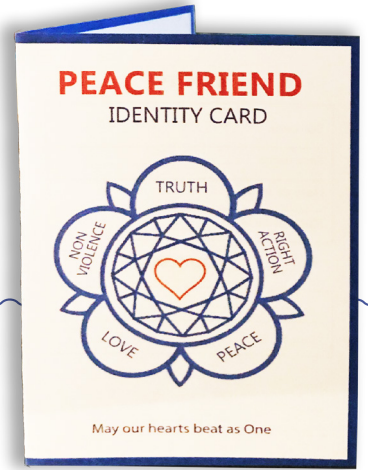

YOUR PEACE FRIEND IDENTITY CARD

Your **PEACE FRIEND IDENTITY CARD** looks like a passport, but it is even better! It certifies that you belong to the World Community of Peace Friends! As soon as you send your character to us we will send it to you! We will be looking forward to hearing from you and walking together as **PEACE FRIENDS!**